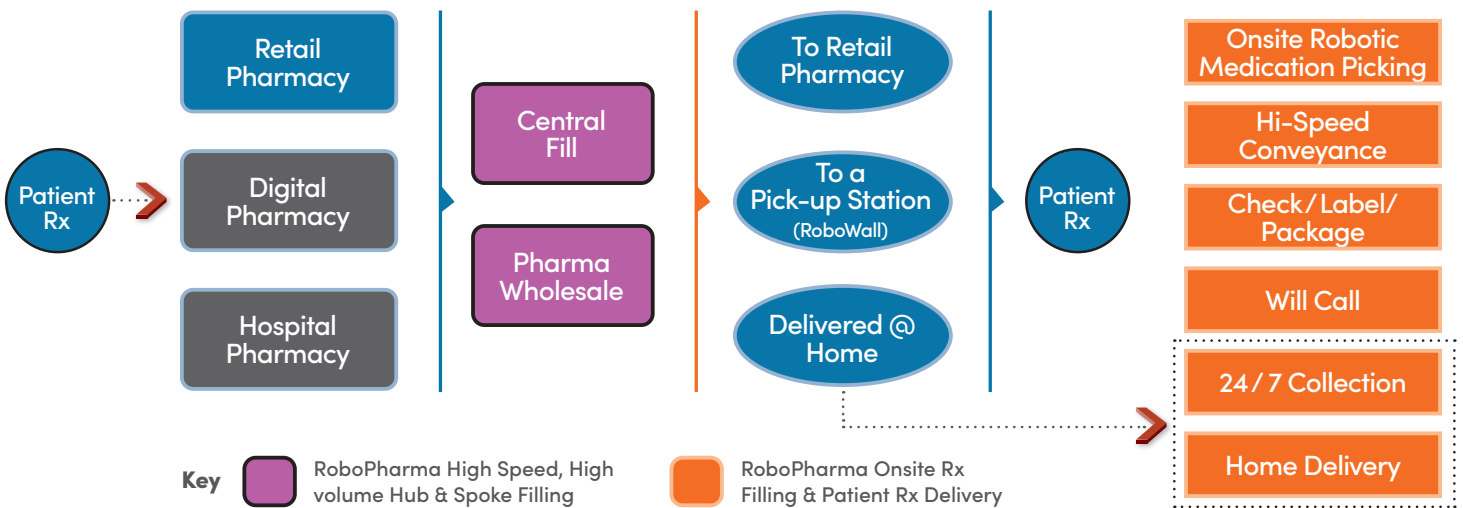

Pharmacy Workflow

Fully Automated

Our experienced consultants are experts when it comes to fully utilizing your available space, custom-designing the hardware and software for each installation and achieving maximum results, for any type of pharmacy design.

Pharmacy Workflow & Delivery is **Fully Automated** With RoboPharma

For more information

sales@robopharma.com
+31416347172